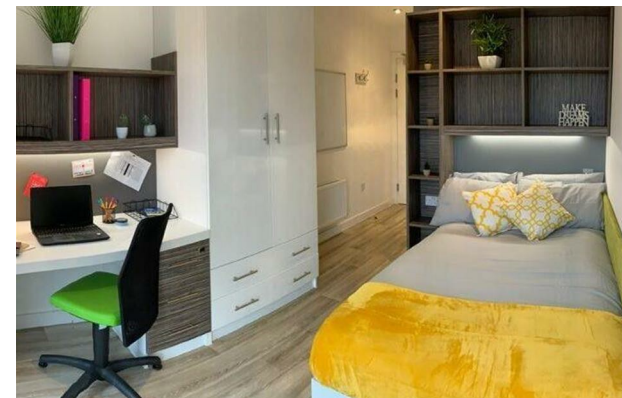

Blandford Square | | Newcastle | NE1 4HZ

£179 Per week

Blandford Square |  
Newcastle | NE1 4HZ  
£179 Per week

NEWCASTLE | STUDENT | SEPTEMBER

- Social and study spaces
- Garden area
- High speed Wi-Fi
- Utilities including water and heating
- Strong community
- 24-hour gym
- Onsite laundry facilities
- Contents insurance
- Excellent location
- Student only